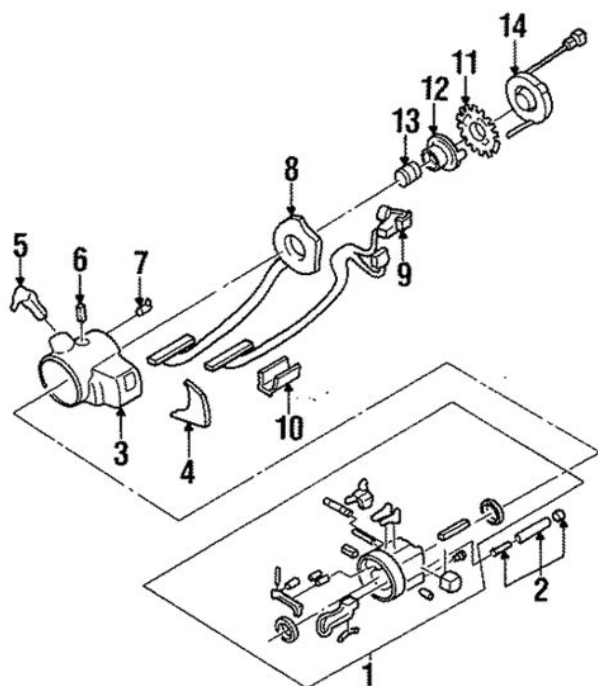

outdoor meals. This is the main meal. There's only the 2 of us but I would recommend going for something bigger as you're a family of 5. Also for Safari chef 2 11. Safari Chef 2 Grill pdf manual download. Anyone know where I can download the instruction manual for a cadac carri chef. Provide a clear and comprehensive description of the problem and your question. Then ask your question on this page to other Cadac Safari Chef LP owners. Grill Cadac Safari Chef 2 L0 User Instructions Grill Cadac Safari. Is your barbecue not on the list. Free manual and PDF download. CADAC Skottle BBQ top.

<https://congviendisan.vn/vi/3m-mp8630-manual>

The lightweight and portable Cadac Safari Chef 2 LP is perfect for multifunctional gas grilling on the go when the flexibility to adapt to your needs is a crucial factor being able to be powered by, and easily switched between, several power sources when the correct adaptors are purchased. Download 93 Cadac Grill PDF manuals. The Safari Chef is ideal for camping, hiking, fishing, caravanning and sports events. Our patio grills can be assembled within 30 minutes, because of its smart construction, a limited amount of spare cadac grill safari chef 2 manual parts and a cadac grill safari chef 2 manual clear manual. The Carri Chef 2 is an easy to build, easy to use, easy to clean, simple to store and modular outdoor barbecue system. Cadac Carri Chef 2. Cadac Carri Chef 2 Grill 2 Braai is a nonstick interchangeable cooking surface that can be used. Cadac BBQ Accessories Cadac Barbecue Accessories at BBQ World CADAC BBQ ACCESSORIES Quick View Cadac Barbecue Cleaner In Stock Now. Cadac Safari Chef 2 Flat Grill Plate cadac grill safari chef 2 manual In Stock Now. RRP Finance available on baskets over. Quick View Cadac Pizza Stone 33cm In Stock Now. Cadac Safari Chef 2 LP 50 mbar. Another innovation by cadac concerns the coating. Our range of Cadac gas BBQs includes the versatile CarriChef a larger grill or, cadac grill safari chef 2 manual if portability is your thing, the Safari Chef is a more compact grill although small it is just as capable. For roasting in the Safari Chef simply place roast into a aluminum foil tray or roast dish, set the the Safari Chef up with bbq top, heat defuser and drip pan. Skottelbraai Paella. On a onenight campout, we grilled a tritip, roasted peppers, boiled water for coffee and fried bacon, eggs, and blueberry pancakes. Also for h1, h0. Check out some of the other Cadac products we stock here at Winfields to go with your cadac grill safari chef 2 manual Safari Chef or other Cadac grills Cadac Paella Pan.