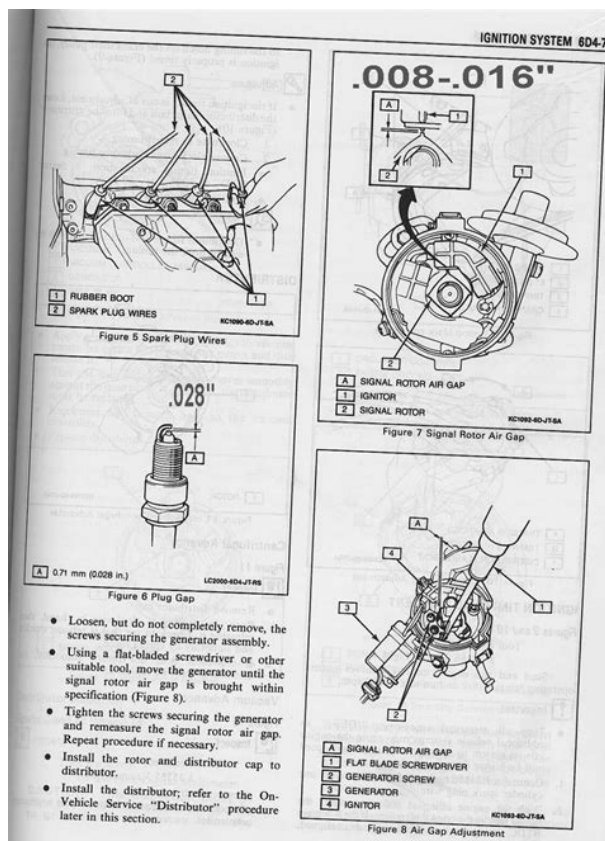

Got a question In this category you find all the Cadac Barbecues user manuals. Ask the question you have about the Cadac Safari Chef NF here simply to other product owners. Cook chicken, steak, pork and more with the Teflon coated non. This unit, weighing less than 9 lbs, can easily be taken most anywhere you go in the included travel bag for convenient carrying. The Cadac Safari Chef Outdoor Gas Grill lets you cook cadac grill safari chef 2 manual a variety of foods while camping, fishing or while tailgating at the big game. This week we do a review of our Cadac Carri Chef 2 BBQ and show you some of the accessories that we have bought. I have found a few places still selling the previous. The Safari Chef is our choice. Safari Chef 2 Lite HP. Lid off for grilling, lid on for indirect oven type cooking. Cadac introduces the Tailgater Chef, a portable yet highperformance unit loaded with features and ample cooking space. We thought the Cadac Safari Chef 2 looked the best size for portability cadac grill safari chef 2 manual and cooking options. User Manuals, Guides and Specifications for your Cadac Safari Chef F Grill. The Cadac Safari Chef 2 is a versatile, lightweight gas grill that comes with four interchangeable surfaces to suit every style of al fresco cooking. Then ask your question on this page to other Cadac Safari Chef LP owners.. This adds even more versatility to this already very versatile cadac grill safari chef 2 manual little cadac grill safari chef 2 manual BBQ. Cadac Carri Chef 2 Grill 2 Braai. Database contains 1 Cadac Safari Chef F Manuals available for free online viewing or downloading in PDF Instruction manual. CADAC Award Winning Carri Chef Grill. In this category you find all the Cadac Barbecues user manuals. Whatever youre exploring, do it with the Safari Chef 2! The Safari Chef is ideal for camping, hiking, fishing, caravanning and sports events.