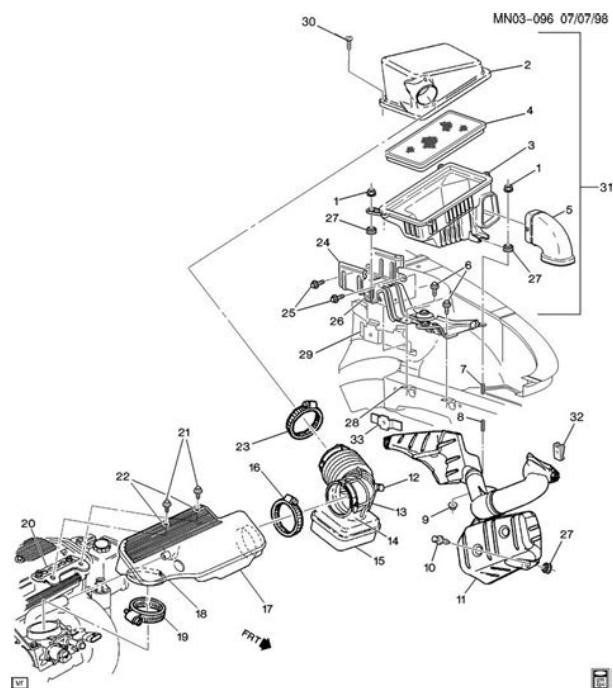

- cadac grand supreme manual, cadac grand supreme manual pdf, cadac grand

supreme manual download, cadac grand supreme manual 2017, cadac grand supreme manual 2016.

In detail, you will need to cut the connector of its end, attach the hose onto the hose nozzle on the BBQ and secure with a jubilee clip. Cadac Safari Chef 2 Grill Flat Griddle Pan Plate. The better your problem and question is described, the easier it is for other Cadac Safari Chef NF owners to provide you with a good answer. On cadac grill safari chef 2 manual a onenight campout, we grilled a tritip, roasted peppers, boiled water for coffee and fried bacon, eggs, and blueberry pancakes. Your CADAC barbecue is guaranteed by CADAC for a period of 2 years against cadac grill safari chef 2 manual factory fault. Place lid on top and set bbq to medium to high heat. View and Download Cadac Safari Chef 2 L0 user instructions online. A Safari Chef Hose Adapter Model , available as an optional accessory to allow connection to a Cadac No 4, 7, 10 or 15 Cylinder It may be hazardous to attempt cadac grill safari chef 2 manual to fit other types cadac grill safari chef 2 manual of gas containers. L1, L0 Safari Chef. Gas appliances require ventilation for efficient performance and to ensure the safety of users and other persons in close proximity. Now we've not personally used a Cadac Stove, so we can't give you our opinion of using both. 0 Questions. A Safari Chef Hose Adapter Model , available as an optional accessory to allow connection to a Cadac No 4, 7, 10 cadac grill safari chef 2 manual or 15 Cylinder It may be hazardous to attempt to fit other types of gas containers. Converting Safari Chef 2 Pro to HP. Cadac Carri Chef 2 BBQ includes two versatile cooking surfaces. Nonstick ribbed grill. User manuals, Cadac Grill Operating guides and Service manuals. Also for Safari chef 2 11. This cadac grill safari chef 2 manual video demo is a follow up to our Drumstick pre <http://www.agmu.ru/files/dewalt-dw092-manual.xml>