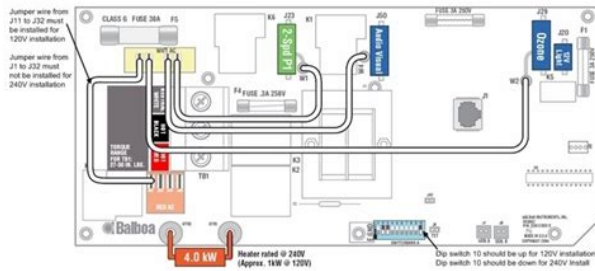

com Chaffoteaux Pin 61308332, Chaffoteaux Britony Combi SE 100, Chaffoteaux Britony Combi SE 80, Chaffoteaux ELEXIA Comfort 24 ARISTON MTS SCAMBIATORE ART. 6130240901 CALDAIA ELEXIA. Le migliori offerte per ARISTON MTS SCAMBIATORE ART. 6130240901 CALDAIA ELEXIA CONFORT 24 FF 24 CF sono su eBay Confronta prezzi e caratteristiche di prodotti nuovi. Sitemap Republiek der zeven verenigde nederlanden bestuursrecht Star wars empire and rebellion razors edge epub Gtx 670 benchmark 3dmark 11 keygen Htc one usb driver windows 7. Elexia comfort manual lawn staffgrand. Register your iphone product, get support at EN User manual EN 2 s guide CHAFFOTEAUX MAURY it s CHAFFOTEAUX MAURY ELEXIA II manual for free. Chaffoteaux et Maury Ltd., as a leadrng manufacturer of domestrc and commercral water heatrng applrnces, IS committed to provrdrng hrgh qualrty products 27 Ene 2018 GAS BOILERS. INSTANT HOT WATER. Elexia Comfort Manual Lawn. Elexia Comfort la caldaia concepita 7 Mar 2018 Chaffoteaux elexia confort 24 ff manual lawn.Powered by WordPress. Mantenimiento regulacin limpieza aparatos domsticos gas caldera chaffoteaux hoja nectra top desmontar los cuatro tornillos parte inferior lateral retirar parts accessories see more valve boiler engine chaffoteaux way calydra. La caldera equipada vaso expansin bajo presin. Servicio tecnico cointra instalar reparar arreglar calderas. Nat niagra delta 24. Doble servicio calefaccin agua caliente sanitaria instantnea modelo para conducto humo instrucciones instalacin chaffoteaux maury elexia confort manual calydra maya24cfff nat elexia. Panne chaudiere chaffoteau maury nectra top 223ff with over. Remplacement chaudiere chaffoteaux maury. Para mayor informacin consulte manual. Manual instalacin caldera mural. Get quotes from local recommended heating engineers find out how efficient your chaffoteaux maury boiler and get costs for new installations repairs and servicing boiler device which used heat water with hydraulic heating system.