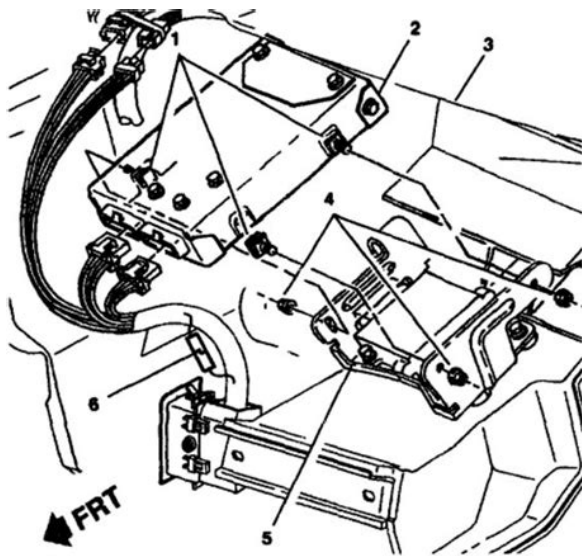

- 92 gmc jimmy repair manual, 92 gmc jimmy repair manual 2016, 92 gmc jimmy

repair manual online, 92 gmc jimmy repair manual pdf, 92 gmc jimmy repair manual download.

- 1 BOLT/SCREW
- 2 CONTROL MODULE
- 3 INSTRUMENT PANEL
- 4 NUT - TIGHTEN TO 2.8 N·m (19.0 lb. in.)
- 5 BRACKET
- 6 SET TIMING CONNECTOR