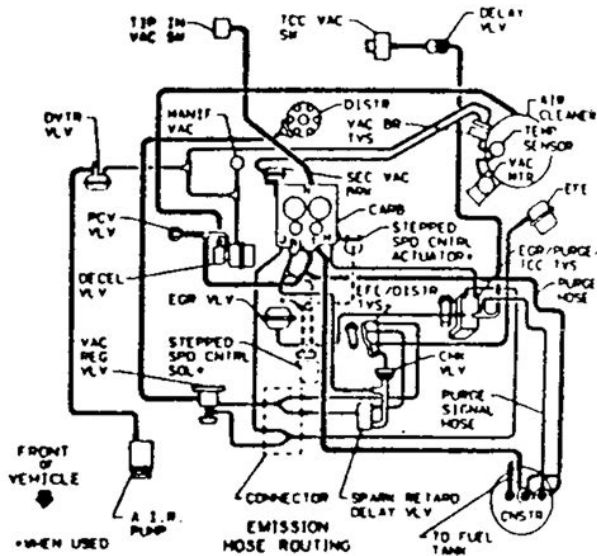

climb Pike's Peak in Colorado. No matter if it's today's bestselling trimmed out cash cow or the "the Jimmy" of yore. And, they come by it in the most honest of ways. The delivery drivers made the trek from Seattle to New York in five days.

<http://condit-pack.com/images/canon-imagerunner-4051-manual.pdf>

The amphibious DUKW353 swam and drove across more than a few continents during WWII. Complete with bilge pumps, rudder, and outboard engine, GMC made them for the U.S. and allies. GMC won awards from the military for this design perfection. And, they are still around today! And, GMC gave America a dandy. The first on the market was the TVS4, or travel vehicle streamlined. The team was also behind GMC's history of its bus makes. And, the interior was replete with avocado green shag carpet. Though they were in production for a short time, they hold a great place in our hearts. His fond memory of touring days is the reasoning. GMC even came out with the "Sprint" in the 70's which is quite like Chevy's thenpopular El Camino. GMC began diverging from their competitor's designs in the 90's. Today, their trendy designs like the Yukon and Denali series makes converts. Each year it seems, the celebrity GMC SUV has another milestone in sales. It seems the luxe black edition with a 10speed transmission is perfect for the desert. The language may be different there, but this region's buyers refer to GMC models as "Jims". The serious team took on the addition of a turbocharged V6 with a higher torque than the Corvette. And, the coolashell van the mercenaries drove as a base camp. And, the heavy duty machine took enough turns, dives, and gunshots to make it the true hero of the series. So much so that when the reboot ATeam movie came out in 2010, the van got a contract, too. For example, the first electric car began a short drive before the Model T was gracing roadways. But, they did not gain enough interest for good reason. Bicycles of the era were faster. Whether you are buying new, fixing the old, or need good advice, we've got your back. Or, need a manual for your wheels. We've got those, too. And when it comes to towing strength, American And when it comes to towing strength, American pickup trucks surpass the rest. They want to claim the crown for the number one truck.

<https://conform-edit.com/images/canon-imagerunner-5050-manual-pdf.pdf>