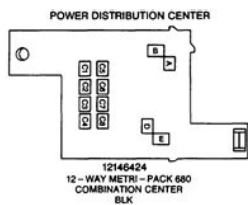

ourselves to help you do it yourself, and whatever your mechanical ability, the practical step-by-step explanations, linked to over 900 photos, will help you get the job done right. Regular servicing and maintenance of your GMC Jimmy can help maintain its resale value, save you money, and make it safer to drive. Take your entire manual with you on every journey. Something went wrong. View cart for details. User Agreement, Privacy, Cookies and AdChoice Norton Secured powered by Verisign. Seattle, WA School's out for summer and your family is ready! This ensures you get the job done right the first time. It is incredibly comprehensive with detailed diagrams and exploded views. All pages are in place and straight. Page surfaces are mostly clean. Please try again. Please try again. Then you can start reading Kindle books on your smartphone, tablet, or computer no Kindle device required. In order to navigate out of this carousel please use your heading shortcut key to navigate to the next or previous heading. In order to navigate out of this carousel please use your heading shortcut key to navigate to the next or previous heading. To calculate the overall star rating and percentage breakdown by star, we don't use a simple average. Instead, our system considers things like how recent a review is and if the reviewer bought the item on Amazon.

** Cavities which are not listed are not used.

CAVITY	WIRE COLOR	WIRE SIZE	CKT	DESCRIPTION
A	ORN	0.8	140	BATTERY - FUSED
B	BRN	0.8	27	HAZARD LAMP FLASHER OUTPUT
C1	PNK	0.8	39	IGNITION - FUSED
C2	YEL	0.8	237	SEAT BELT LAMP OUTPUT
C3	BLK/WHT	0.8	151	GROUND
C4	BLK/WHT	0.8	238	SEAT BELT SWITCH SIGNAL
C6	LT GRN	0.5	80	KEY REMINDER SWITCH SIGNAL
C7	ORN	0.8	140	BATTERY - FUSED
C8	GRY	0.5	8	UP LAMP FEED
D	PPL	0.8	16	TURN SIGNAL LAMP FLASHER OUTPUT
E	PNK	0.8	139	IGNITION - FUSED

<http://www.familyreunionapp.com/family/events/bose-powered-acoustimass-3-series-ii-manual>

It also analyzes reviews to verify trustworthiness. Please try again later. farida 5.0 out of 5 stars A Haynes manual and a tool box has save me from disaster in the field more than once. I discovered Haynes manuals back in 1980 when I bought my first new car a Fiat Strada I took it to a dealership for a warranty issue and they seriously screwed it up. I read a chiltons manual great if your a mechanic.but for me it was like reading a book on advanced mathematics.What you see in the manual is what you see under the hood.As soon as a buy a new car or truck, I get a Haynes manual.These manuals a simply a must for. These manuals a simply a must for any used vehicle, unless you already have decades of knowledge to reference, they are life savers and money savers.Very informative manualAnd each manual was about a particular model or small number of related models. Better, more accurate information can be found online, especially in specific forums.Theres no substitution!Sorry, we failed to record your vote. Please try again Sorry, we failed to record your vote. Please try again Page 1 of 1 Start over Page 1 of 1 In order to navigate out of this carousel please use your heading shortcut key to navigate to the next or previous heading. We've checked the years that the manuals coverYou'll then be shown the first 10 pages of this specific. Then you can clickSpam free Maximum of 1 email per monthSpam free Maximum of 1 email per month. But chances are you've never stopped to think about it. Here are 7 cool things about GMC truck history that you probably don't know. The popular truckturnedstatussymbol is beating most luxury competitors. On August 1, 1909, the future giant's Rapid F406 B was the first truck to