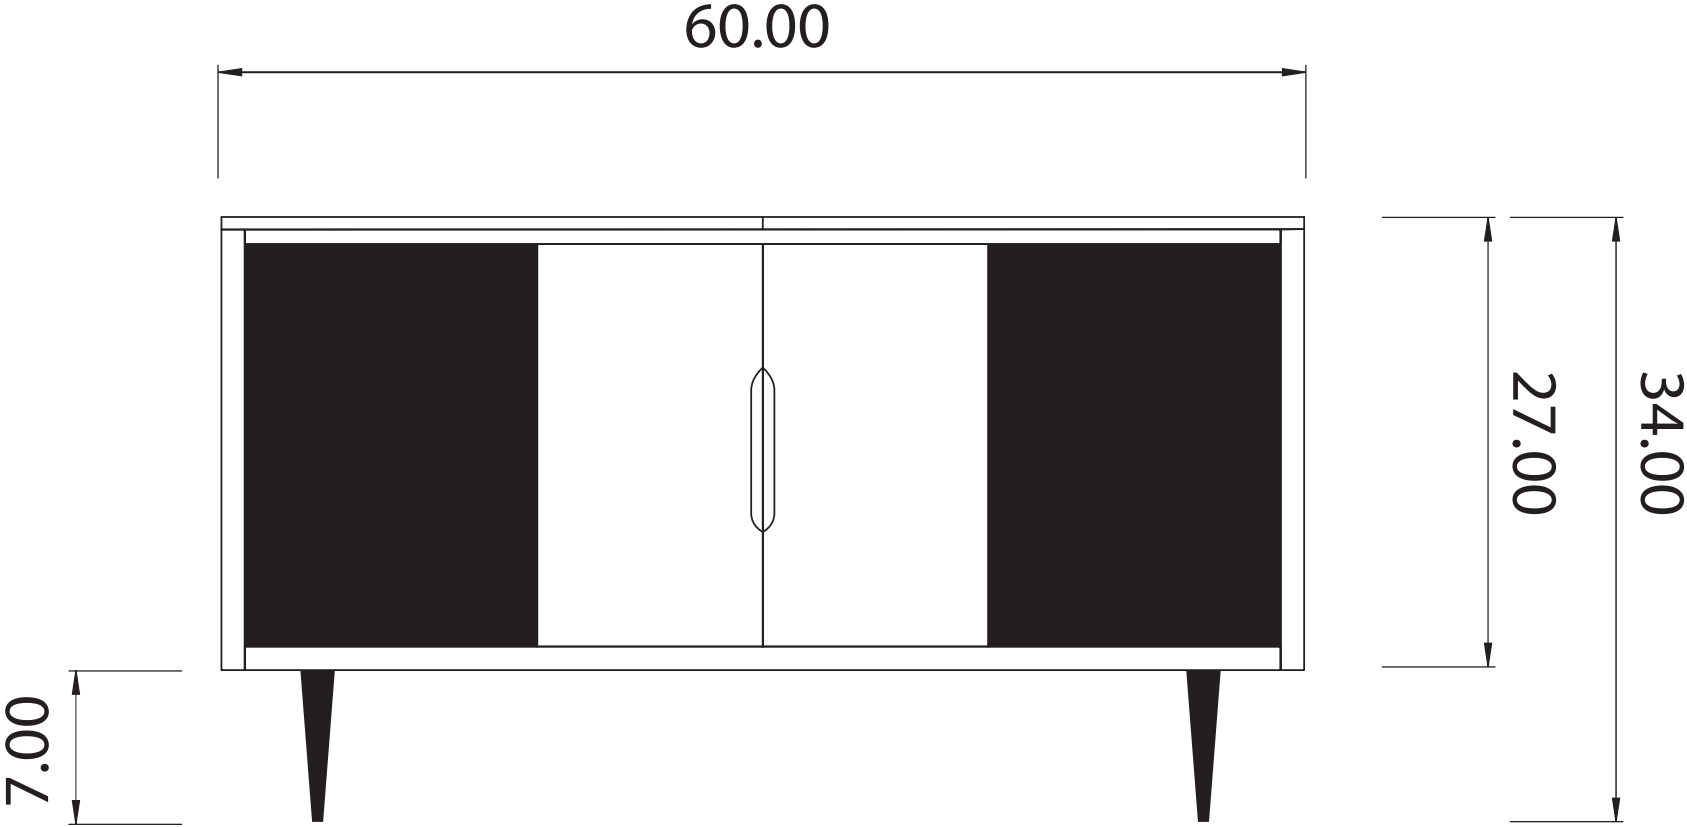

The Shell

AERIAL VIEW

FRONT

INSIDE

REMOVABLE BACK

FINGER PULLS

TOP

FACEPLATE AND AMP (ADD ON)

TURNTABLE NOT INCLUDED

BUILD YOUR SHELL

**JET BLACK
SPEAKER FABRIC**

DOOR #1

DOOR #2

6 FINISHES

CUSTOM LEGS

7" Inches