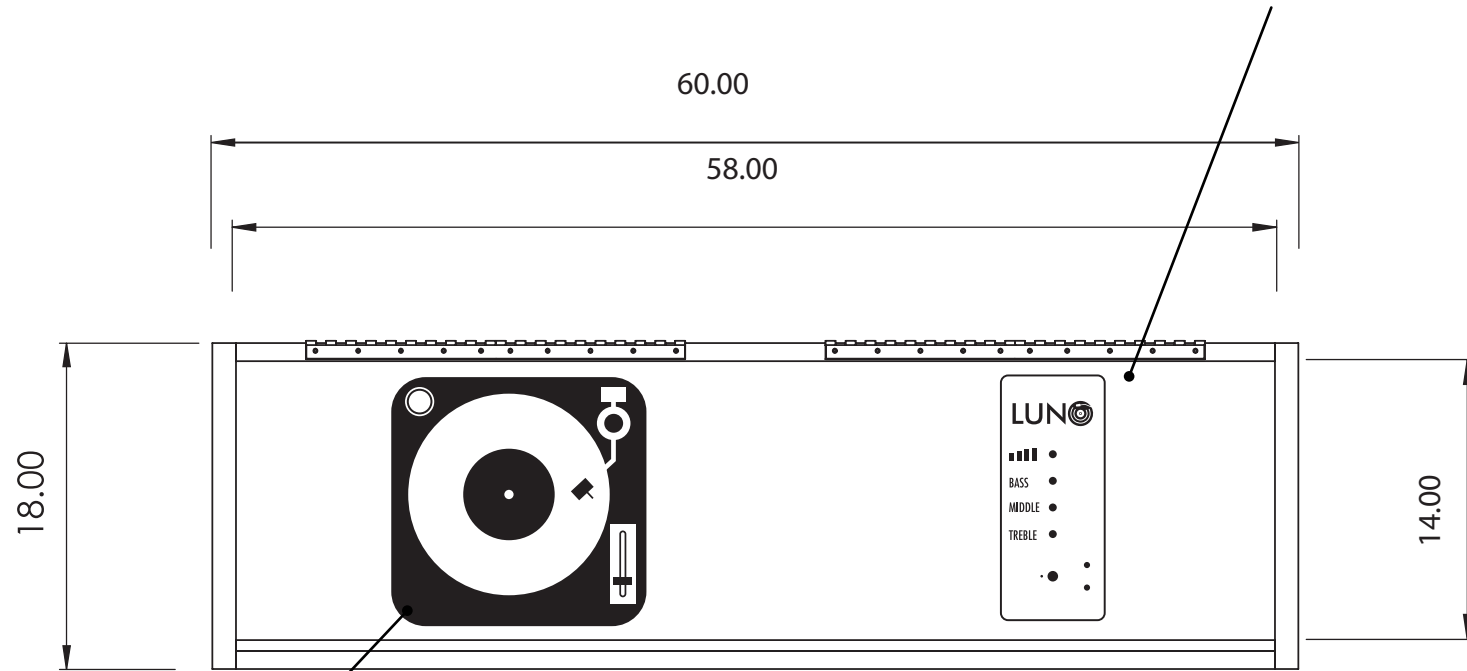

The Shell

AERIAL VIEW

FRONT

INSIDE

REMOVABLE BACK

FINGER PULLS

TOP

FACEPLATE AND AMP (ADD ON)

TURNTABLE NOT INCLUDED

BUILD YOUR SHELL

**JET BLACK
SPEAKER FABRIC**

DOOR #1

DOOR #2

6 FINISHES

CUSTOM LEGS

7" Inches