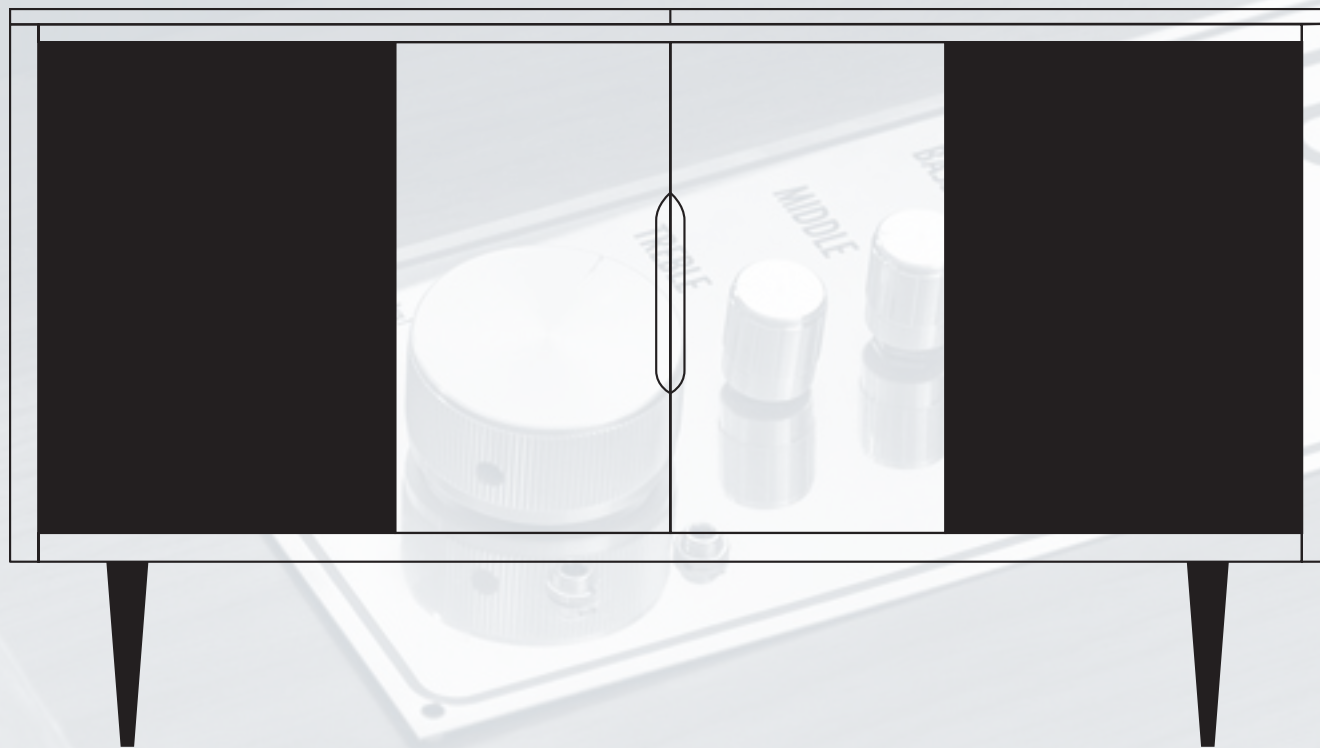

The Shell

AERIAL VIEW

FRONT

INSIDE

REMOVABLE BACK

FINGER PULLS

TOP

FACEPLATE AND AMP (ADD ON)

TURNTABLE NOT INCLUDED

BUILD YOUR SHELL

**JET BLACK
SPEAKER FABRIC**

DOOR #1

DOOR #2

6 FINISHES

CUSTOM LEGS

7" Inches