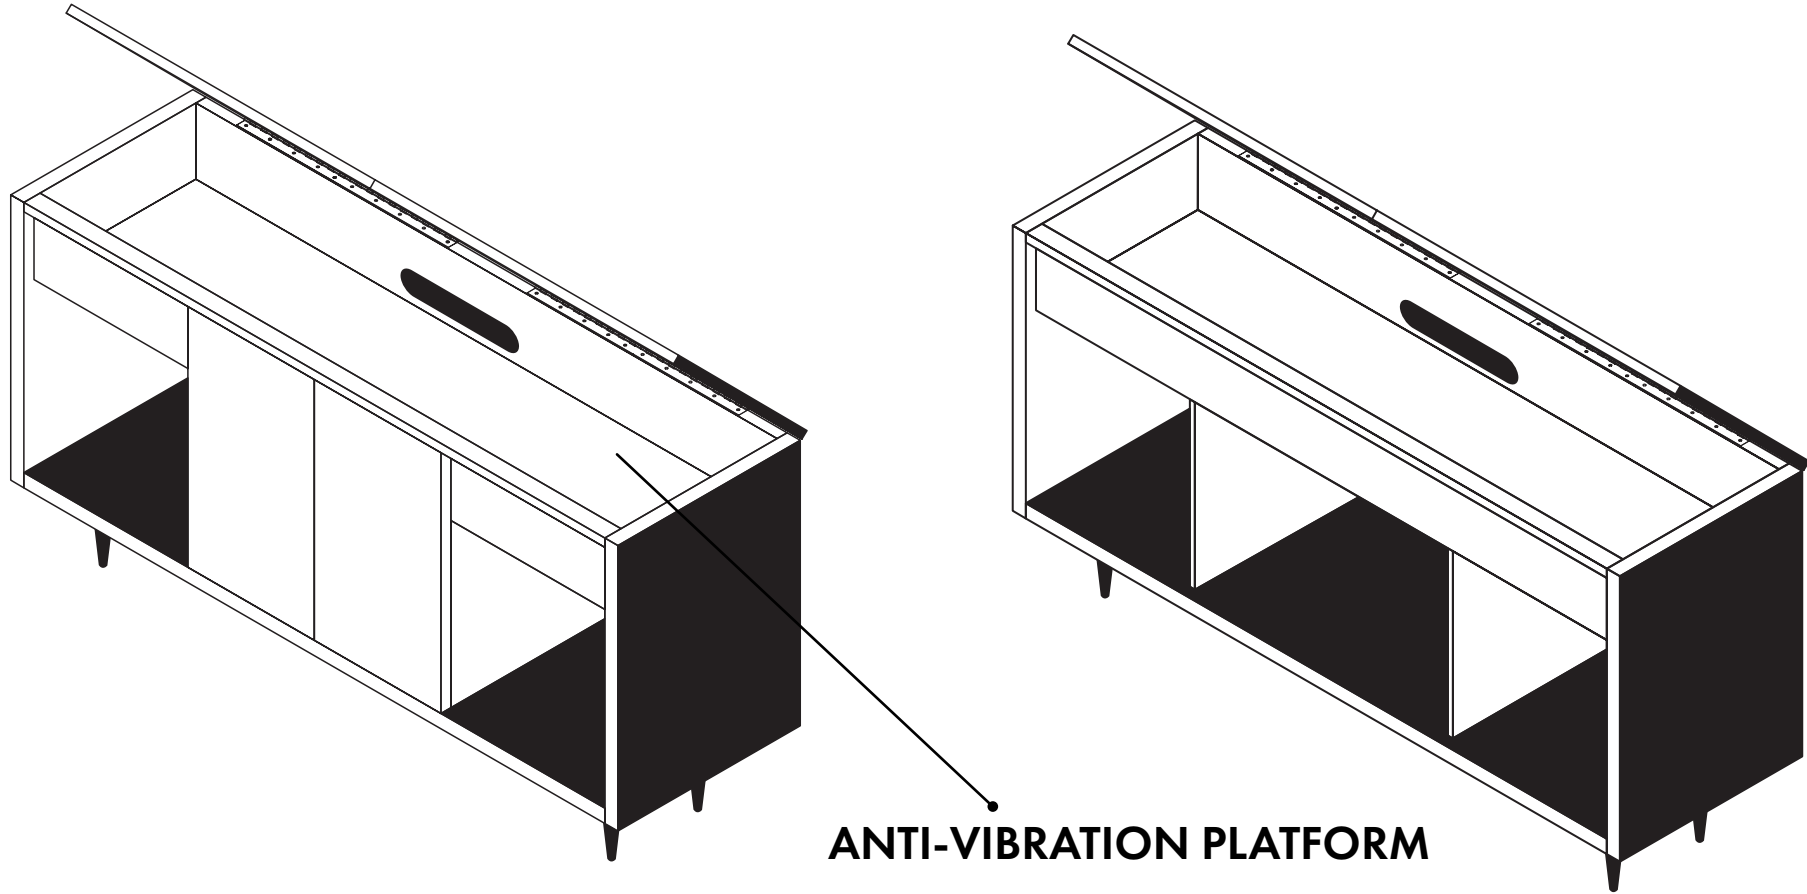

The Shell

AERIAL VIEW

FRONT

INSIDE

REMOVABLE BACK

FINGER PULLS

TOP

FACEPLATE AND AMP (ADD ON)

TURNTABLE NOT INCLUDED

BUILD YOUR SHELL

**JET BLACK
SPEAKER FABRIC**

DOOR #1

DOOR #2

6 FINISHES

CUSTOM LEGS

7" Inches