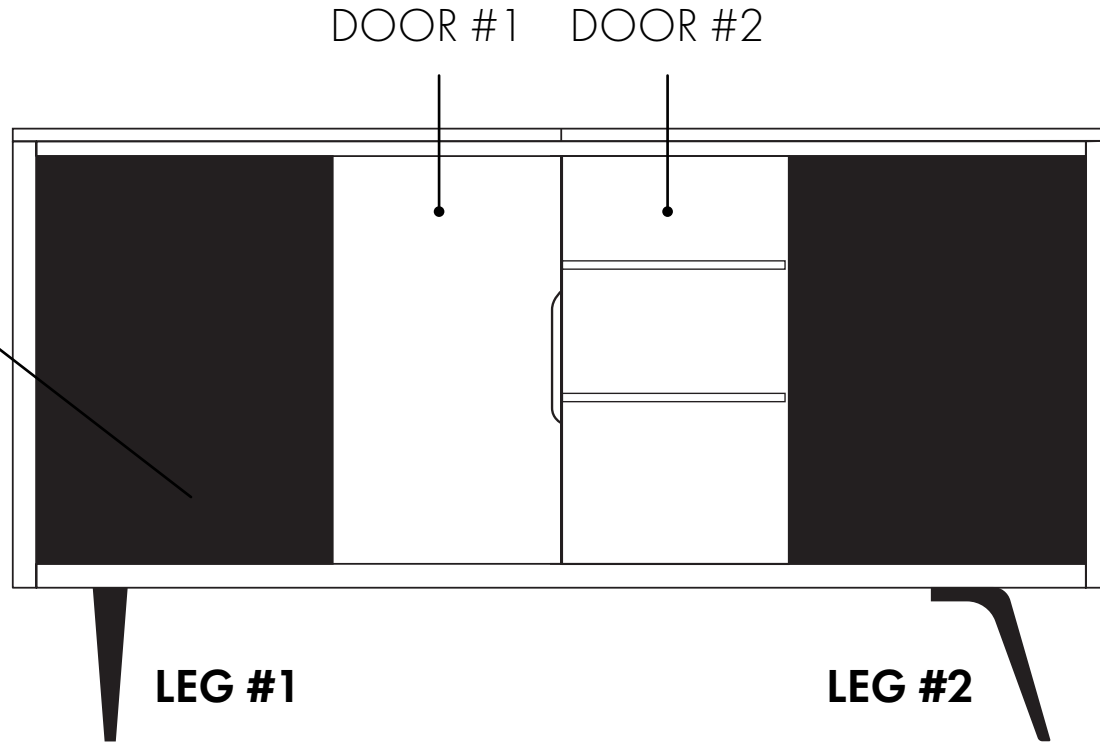

The Shell

AERIAL VIEW

FRONT

INSIDE

REMOVABLE BACK

FINGER PULLS

TOP

FACEPLATE AND AMP (ADD ON)

TURNTABLE NOT INCLUDED

BUILD YOUR SHELL

**JET BLACK
SPEAKER FABRIC**

DOOR #1

DOOR #2

6 FINISHES

CUSTOM LEGS

7" Inches