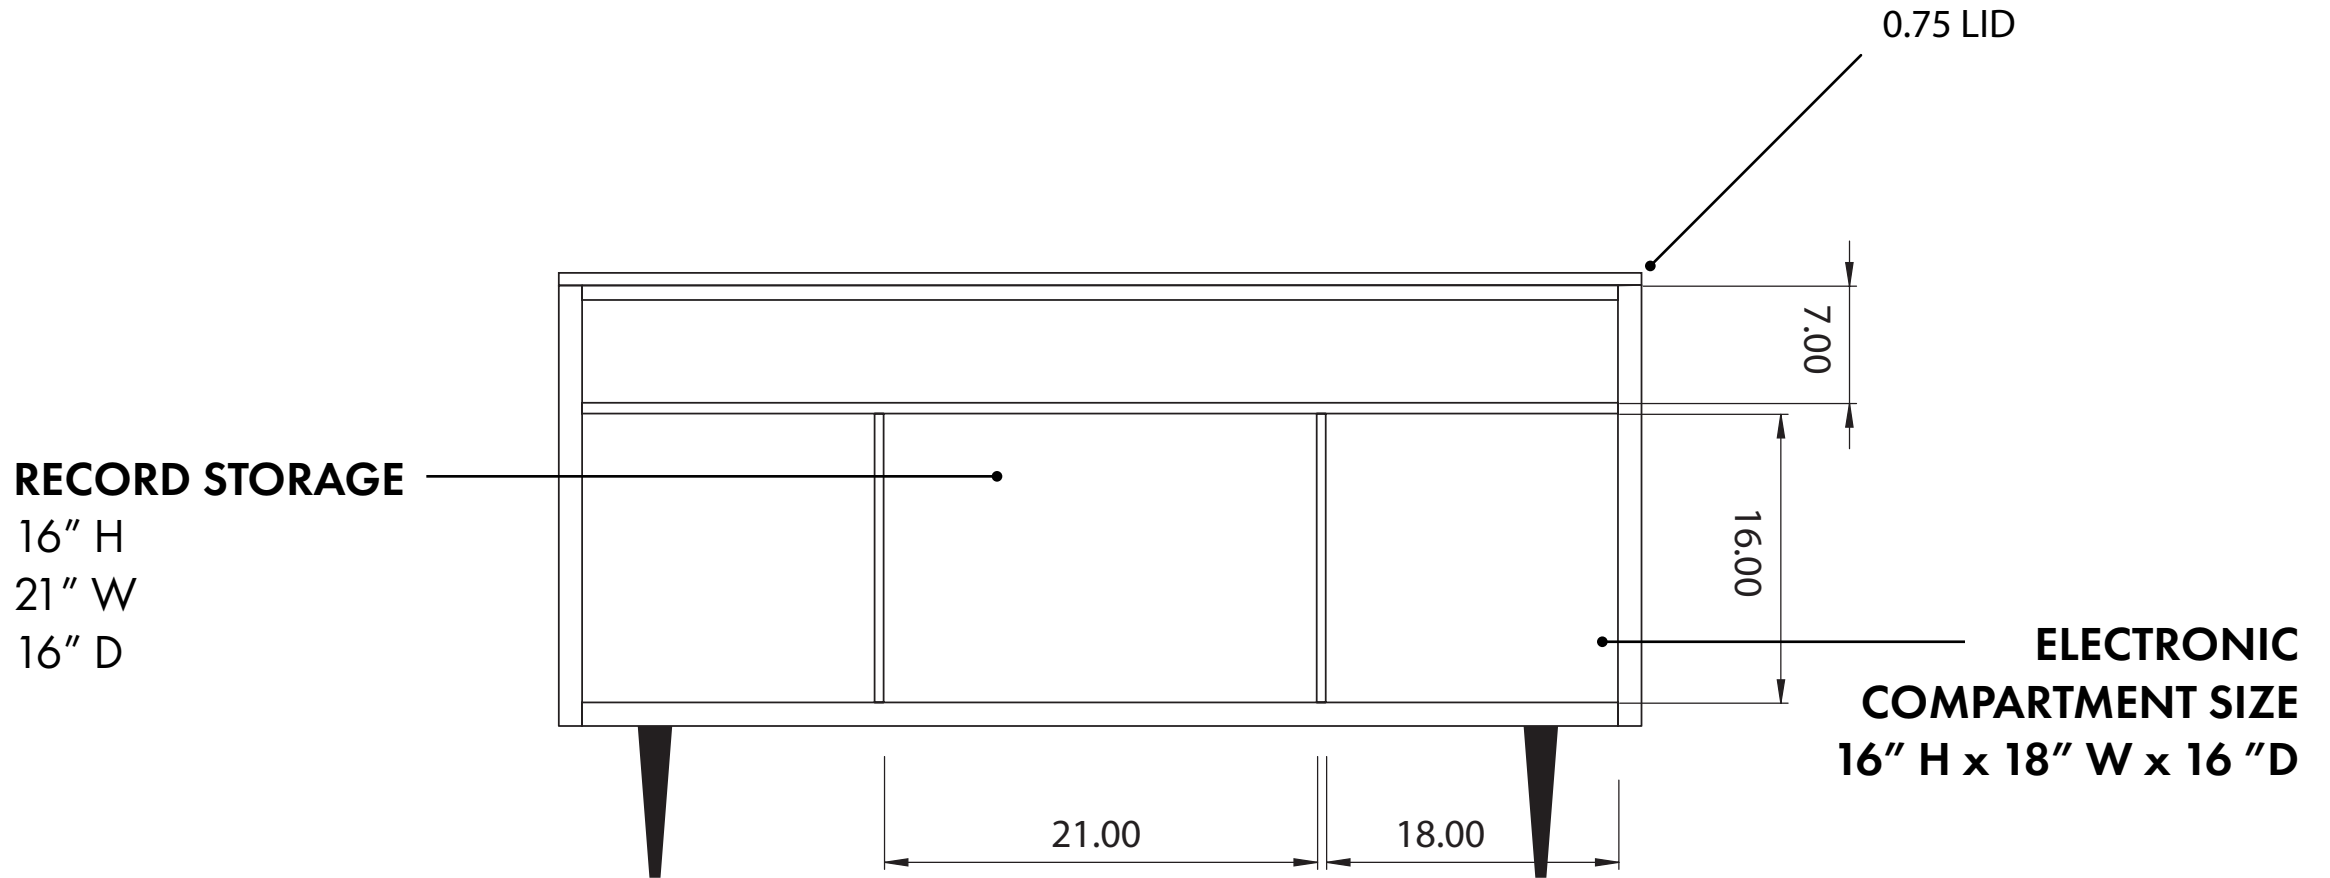

The Shell

AERIAL VIEW

FRONT

INSIDE

REMOVABLE BACK

FINGER PULLS

TOP

FACEPLATE AND AMP (ADD ON)

TURNTABLE NOT INCLUDED

BUILD YOUR SHELL

**JET BLACK
SPEAKER FABRIC**

DOOR #1

DOOR #2

6 FINISHES

CUSTOM LEGS

7" Inches